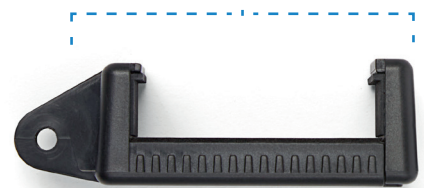

- 1** TWIST TO OPEN
- 2** TWIST TO LOCK

3 CHOOSE YOUR SETTING

Actioncam

Compactcamera

Smartphone

4 ATTACH